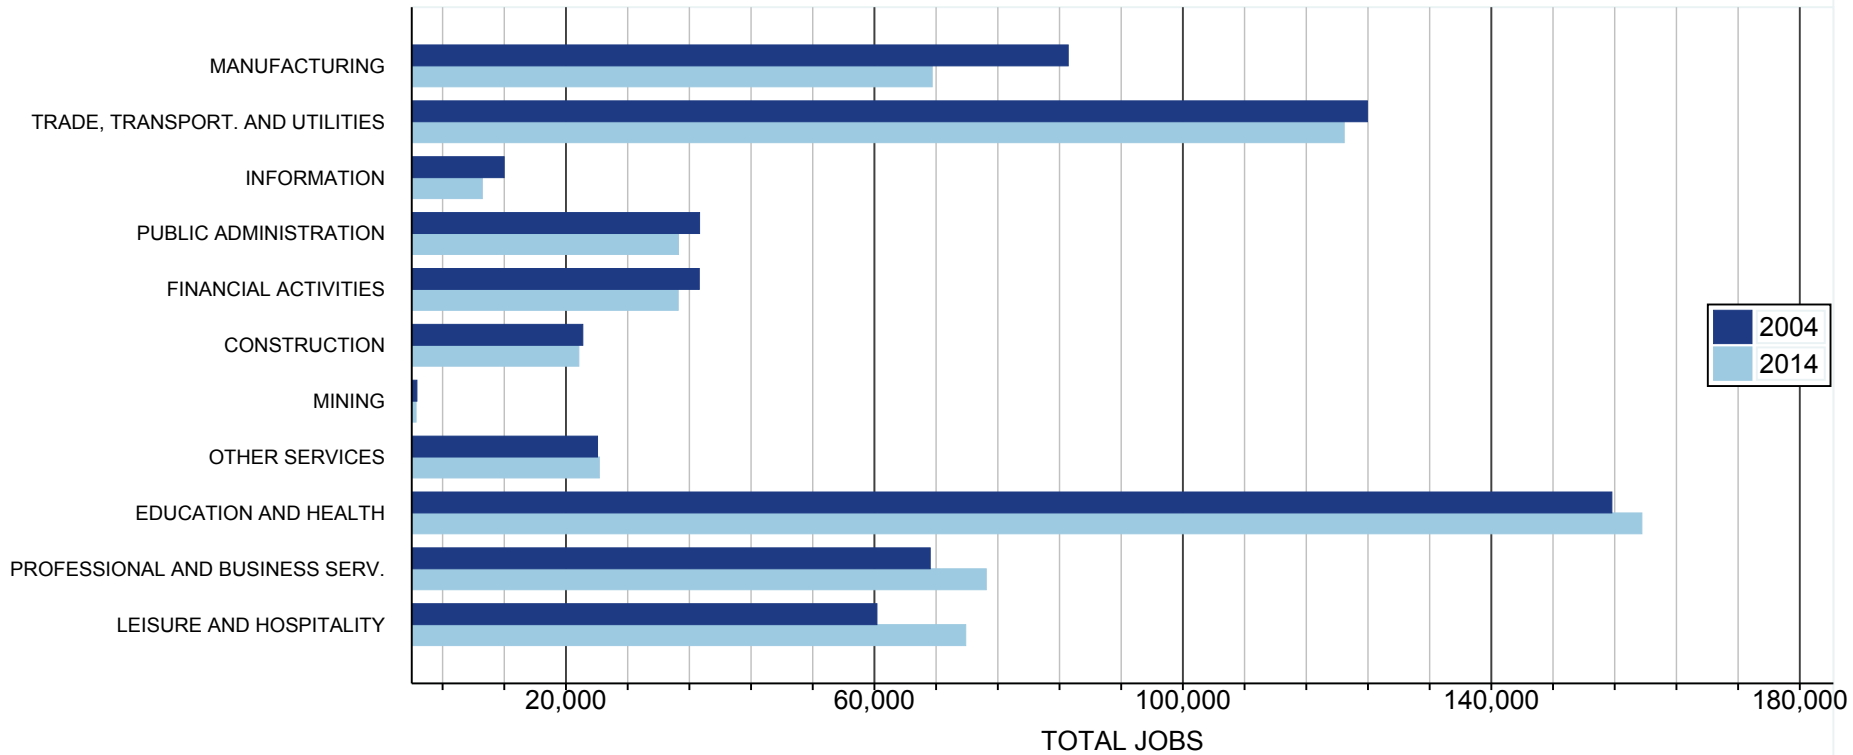

TOTAL JOBS IN WESTERN NY, 2004 AND 2014

SOURCE | NYCLMIS analysis of NYS Department Of Labor Quarterly Census Of Employment And Wages.
Western NY includes Allegany, Cattaraugus, Chautauqua, Erie, and Niagara counties